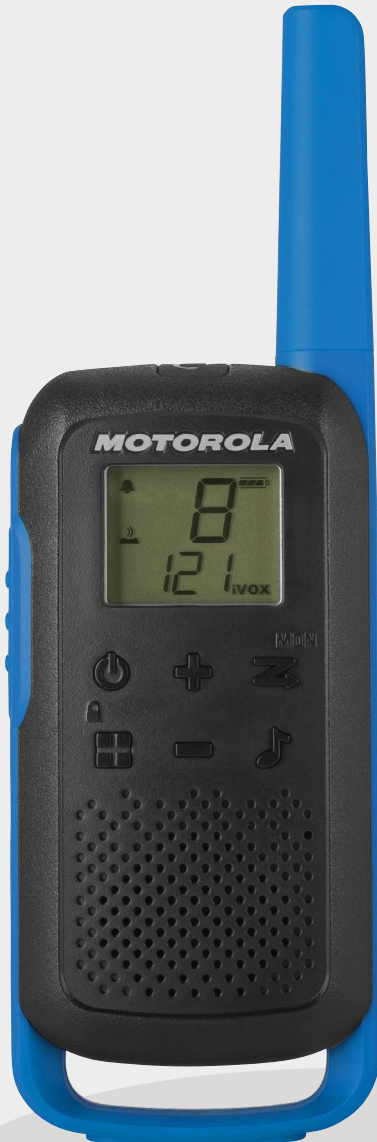

TALKABOUT™

MOTOROLA
SOLUTIONS

T62

WALKIE-TALKIES

LIVE EVERY MOMENT

GO DISCOVER

KEEPING YOU IN TOUCH WHILE YOU DISCOVER

Fully featured, tough and stylish, the TALKABOUT T62 walkie-talkie is the ideal way to stay connected during outdoor adventures. At home, on the campsite, at a festival or simply hiking, the TALKABOUT T62 keeps you in touch. The easy pairing button makes setup a breeze and with USB charging, you can power up in a more convenient way. It is also license free and includes key features such as LCD display, 8 channels and up to 8 km range*, with no call charges.

KEY FEATURES

PMR446 radios
- license free

Easy pairing

Backlit display

Dual power

USB charging

8 channels plus 121
privacy codes

TALKABOUT™

T62

WALKIE-TALKIES

GO DISCOVER

GENERAL

- Model: Talkabout T62
- Colour: Blue & Black
- Frequency Band: PMR446
- Tx Power: 500mW
- Bandwidth: 12.5Khz
- Channels: 8 +121 privacy codes
- Weight: 161 g (with belt clip and battery)
- Range: Up to 8km*
- Size WxHxD: 5.4 x 16.5 x 3.1 cm

PACKAGE CONTENTS

- 2 walkie-talkies
- 2 belt clips
- Mains charger with 2 micro USB plugs
- 2 NiMH rechargeable battery packs
- Personalization stickers (16pcs)
- Instruction manual

FEATURES

- Easy pairing group call function
- Backlit display
- Hands-free
- Scan / monitor
- Personalization stickers