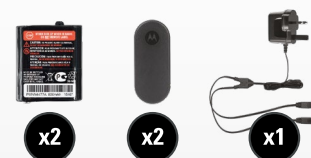

PACKAGE CONTENTS

TO LEARN MORE, VISIT US ON THE WEB AT

motorolasolutions.com/talkabout

LIKE US ON FACEBOOK

facebook.com/MotorolaTalkaboutWalkieTalkies

TALKABOUT T62 Blue Twin Pack & Chgr SG-MY: B6P00873LDRMAW

*Subject to terrain and conditions.

**Based on standard usage of 5/5/90 cycle.

MOTOROLA, MOTOROLA SOLUTIONS and the Stylized M Logo are trademarks or registered trademarks of Motorola Trademark Holdings, LLC and are used under license. All other trademarks are the property of their respective owners. © 2019 Motorola Solutions, Inc. All rights reserved.